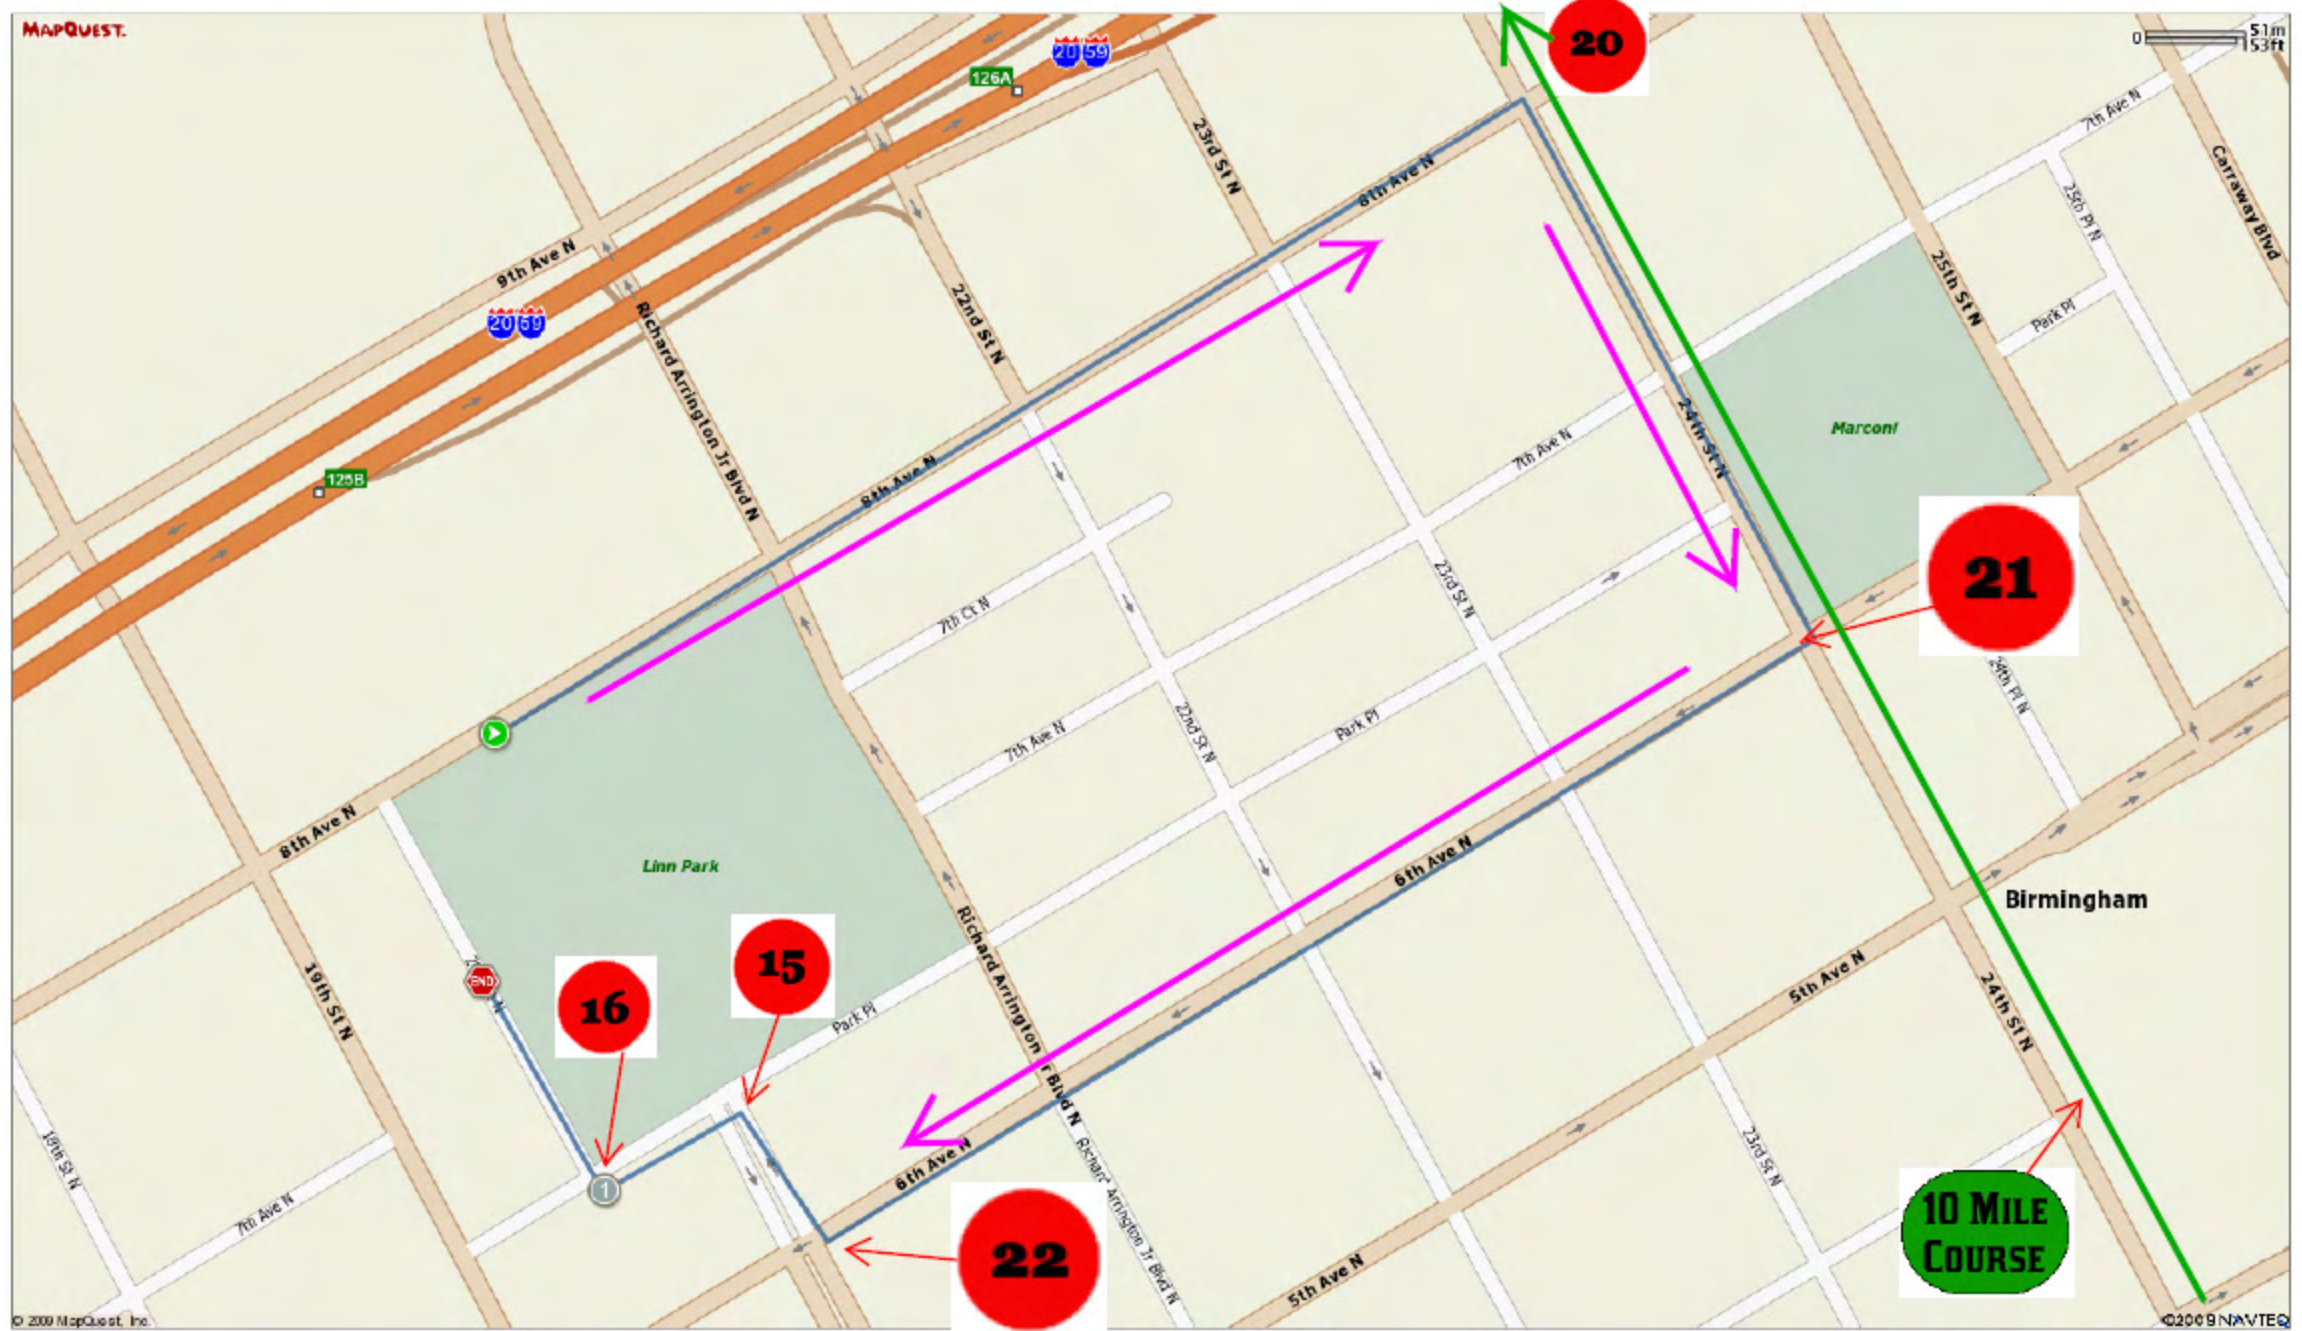

ROUTE DESCRIPTION:
No Description Provided

ROUTE DESCRIPTION:
 No Description Provided

Notes		
AT	FOR	NOTES
0.38 mi.	984ft	Position #20 & #2 - Corner of 24th Street North & 8th Ave. North. We will need you to Direct the Runners as Follows for the FUN RUN: Runners will be coming from 8th Ave. North
0.56 mi.	1900ft	#21 - Corner of 6th Ave. North & 24th Street North. We will need you to Direct the Runners as Follows: Runners will be coming from 24th Street North
0.92 mi.	249ft	Position #22 - Corner of 20th Street North & 6th Ave. North. We will need you to Direct the Runners as Follows: Runners will be coming from 6th Ave. North. Turn the runners Right onto 20th Street North.

Notes		
AT	FOR	NOTES
0.97 mi.	261ft	#15 - Corner of Park Place and 20th Street North. We will need you to Direct the Runners as Follows: Runners will be approaching from 20th Street North. Turn the runners Left onto Park Place.
1.02 mi.	385ft	Position #16 Corner of Park Place & (Short) 20th Street North. We will need you to Direct the Runners as Follows: Runners will be approaching from Park Place. Turn the runners Right onto Short 20th Street North (Finish Line).

Notes		
AT	FOR	NOTES
1.09 mi.	-	Position #17 - Finish Line on (Short) 20th Street North between City Hall & Linn Park - Water Stop at the Finish Line.